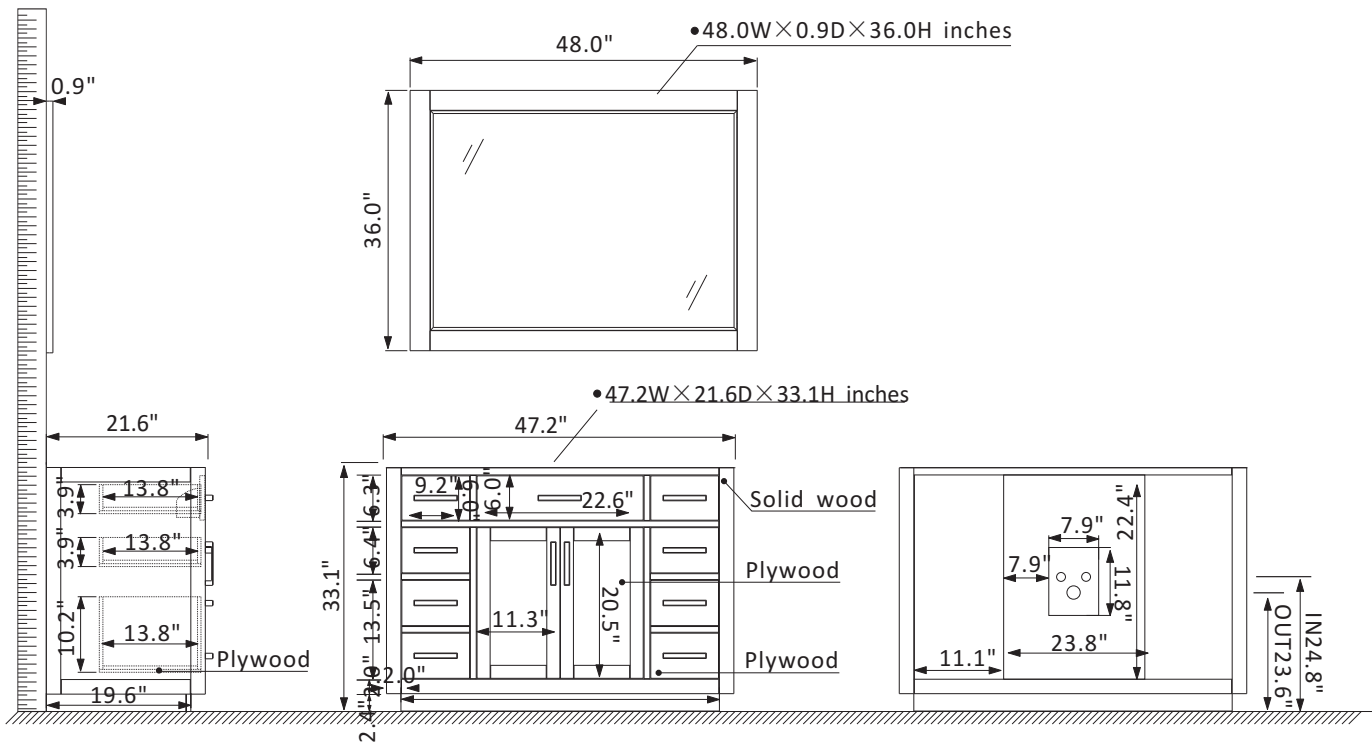

Altair Ivy Vanity Collection 531048-CAB-RB

Features

Construction: Solid wood / plywood

Finish: White, or Royal Blue Finish

Countertop: Space for custom countertop and sink

Sink: Accommodate Standard Oval and Rectangular undermount sinks

Faucet: Room for Single Hole, Narrow or Wide Spread Faucet Plumbing.

Door/Drawer: 1 flip-down drawer on top, 4 soft-closing drawers and 2 dual soft-closing drawers on right, 2 soft-closing doors

Mirror: Single matching, framed mirror